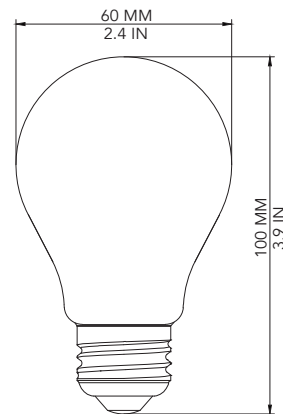

LED

general purpose
A19

Looks and Feels Like
Original Incandescent Lamp!

Features

- Light Appearance: 2700K, Soft White
- CRI > 80
- Dimmable
- Frosted
- L70 Lifetime: 15,000 hrs
- Life: 13.7 years (based on 3hrs/day)