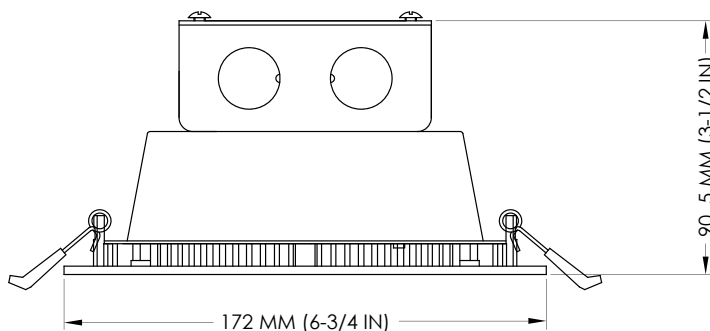

ULTRALUX® LED

7" Modern LED Recessed Direct Wire Square Downlight With J-Box

Shown with White

Available Finishes

White

UL-LED-USDLDW06-WT

- 12W
- 2700K/3000K/4000K
- CRI >80
- 750 Lumens
- Recessed, Wires Directly to Junction Box
- TRIAC Dimmable
- 120V AC Input
- L70 Lifetime >50,000 hrs.
- Dimensions: 6-3/4"L x 6-3/4"W x 3-1/2"H
- Finish: White
- Mounting Accessories & 3 x 3-Lever WAGO Connectors Included