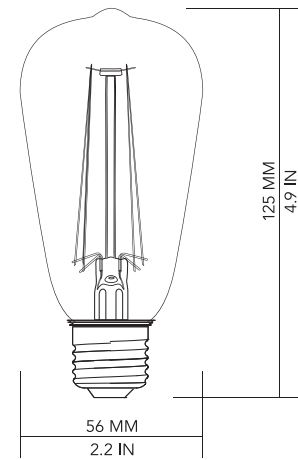

LED

vintage

decorative ST19

Features

- LED Filament Technology
- Dimmable
- Amber Glass
- L70 Lifetime: 18,000 hrs
- Life: 13 years (based on 3hrs/day)

Looks and Feels Like
Original Incandescent Lamp!

Watts	Replacement Watts	Lumens	Estimated Energy Cost	Model No.	Product ID No.
5w	40w	450	\$0.60/year*	B33ST195W22AME26D3PK	.3403649