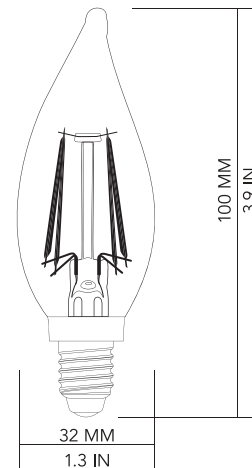

LED

vintage

flame tip decorative candelabra

Features

- LED Filament Technology
- Dimmable
- Amber Glass
- L70 Lifetime: 18,000 hrs
- Life: 13 years (based on 3hrs/day)

Looks and Feels Like
Original Incandescent Lamp!

Watts	Replacement Watts	Lumens	Estimated Energy Cost	Model No.	Product ID No.
4w	40w	300	\$0.54/year*	B33CA114W22AME12D3PK	.3403650