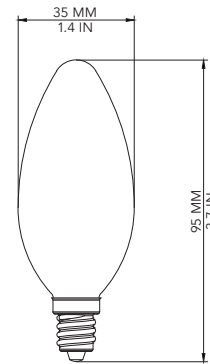

### Features

- Light Appearance: 2700K, Soft White
- CRI 80+
- Frosted
- L70 Lifetime: 15,000 hrs
- Life: 13 years (based on 3hrs/day)

Looks and Feels Like  
**Original Incandescent Lamp!**

Watts	Replacement Watts	Light Appearance	Lumens	Estimated Energy Cost	Model No.	Product ID No.
4w	25w	2700	280	\$0.48/year*	B33BT114W27FRE12	.3372817