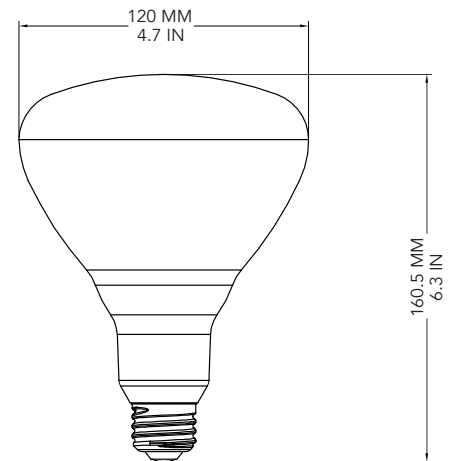

## indoor floodlight

#### Features

- Light Appearance: 3000K, Bright White
- CRI 80+
- Dimmable
- L70 Lifetime: 25,000 hrs
- Life: 22.8 years (based on 3hrs/day)

Watts	Replacement Watts	Light Appearance	Lumens	Estimated Energy Cost	Model No.	Product ID No.
12w	75w	3000K	1050	\$1.45/year*	B33BR4012W30FRE26D	.3372825