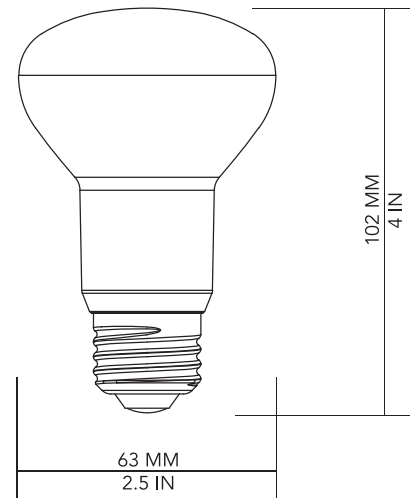

LED

indoor floodlight

BR20

Features

- Light Appearance: 3000K, Bright White
- CRI 80+
- Dimmable
- L70 Lifetime: 25,000 hrs
- Life: 22 years (based on 3hrs/day)

Available In:

Single Pack
B33BR208W30FRE26D

3-Pack
B33BR208W30FRE26D3PK

Watts	Replacement Watts	Light Appearance	Lumens	Estimated Energy Cost	Model No.	Product ID No.
8w	40w	3000K	600	\$0.96/year*	B33BR208W30FRE26D	.3372823
8w	40w	3000K	600	\$0.96/year*	B33BR208W30FRE26D3PK	.3403660