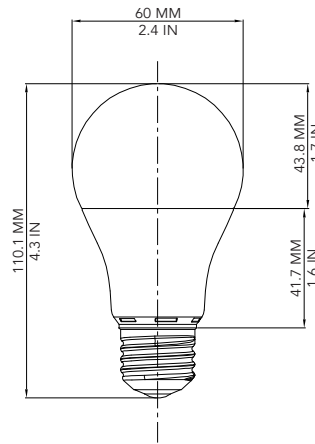

LED

general purpose
A19

Features

- Light Appearance: 2700K, Soft White
- CRI 80+
- Non Dimmable
- Frosted
- L70 Lifetime: 10,000 hrs
- Life: 9 years (based on 3hrs/day)

Watts	Replacement Watts	Light Appearance	Lumens	Estimated Energy Cost	Model No.	Product ID No.
6w	40w	2700K	470	\$0.72/year*	B33A196W27FRE26ND	.3373673
9w	60w	2700K	810	\$1.08/year*	B33A199W27FRE26ND	.3373674