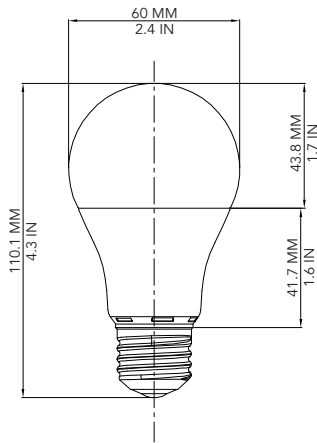

### Features

- Light Appearance: 3000K, Bright White
- CRI 80+
- Dimmable
- Frosted
- L70 Lifetime: 18,000 hrs
- Life: 13 years (based on 3hrs/day)

Watts	Replacement Watts	Light Appearance	Lumens	Estimated Energy Cost	Model No.	Product ID No.
10w	60w	3000K	900	\$1.21/year*	B33A1910W30FRE26D3PK	.3403656